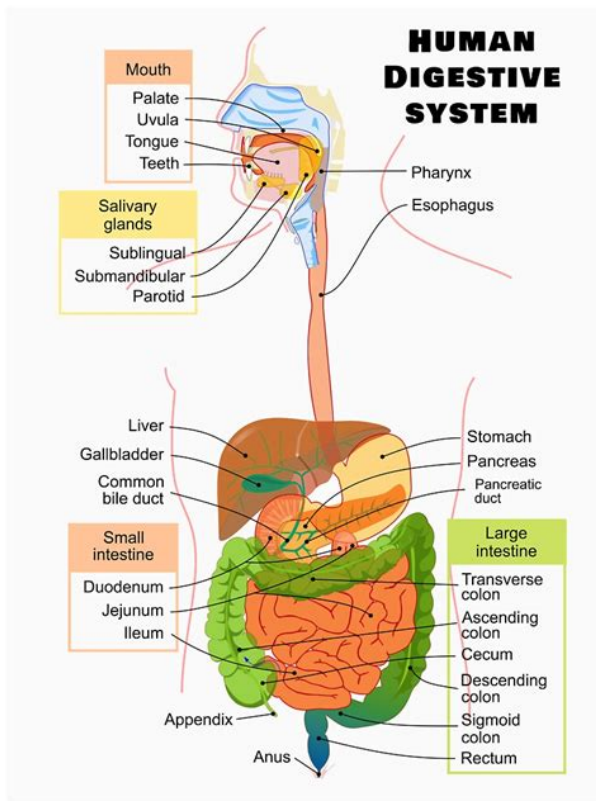

Prague Backend Software Engineer Scala, Python, Go Avast Software Prague QA Engineer SUSE Prague Test Analyst I CSOB Prague Software Engineer II Accolade, Inc. Prague QA Engineer Mews Systems Kralovske Vinohrady Software Engineer Microsoft Prague QA Tester Ubiquiti Inc. Create more job alerts for related jobs with one click Close. The gateway can accept following currencies CZK, EUR, USD, GBP, RUB, PLN, HUF ask your bank for allowed credit card types and currencies in your agreement. Customer enters just card number, expiration and CVV code. The gateway also supports His cart costs e.g. 10 PLN. It is possible to prolong this The offer does We will manage The module is of course also available without the There is a detailed installation manual included. Learn how to enable cookies. Here For You During COVID19 NEW. Jobs Jobs Jobs Tips How to Get a Job 11 RecessionProof Jobs The Perfect Resume Looks Like This How to Write A Cover Letter 9 AttentionGrabbing Cover Letter Examples Quiz What Job Best Fits Your Life. New On Glassdoor Here For You During COVID19 Company Reviews Company Reviews Companies near you Deloitte Reviews in Prague EY Reviews in Prague ANZ Bank Reviews in Prague Amazon Reviews in Prague PwC Reviews in Prague Air New Zealand Reviews in Prague Google Reviews in Prague Beca Reviews in Prague University of Auckland Reviews in Prague Xero Reviews in Prague ASB Bank Reviews in Prague Countdown New Zealand Reviews in Prague Company Culture 10 of the Best Companies for Working From Home 11 Companies That Let You Work Remotely The Top 20 Jobs With the Highest Satisfaction 12 Companies That Will Pay You to Travel the World 7 Types of Companies You Should Never Work For How to Become the Candidate Recruiters Can't Resist New On Glassdoor Here For You During COVID19 Salaries Salaries Salary Tips How to Negotiate Your Salary 11 Words and Phrases to Use in Salary Negotiations How to Ask for a Raise 10 HighPaying Jobs With Tons of Open Positions Negotiating Over Email.